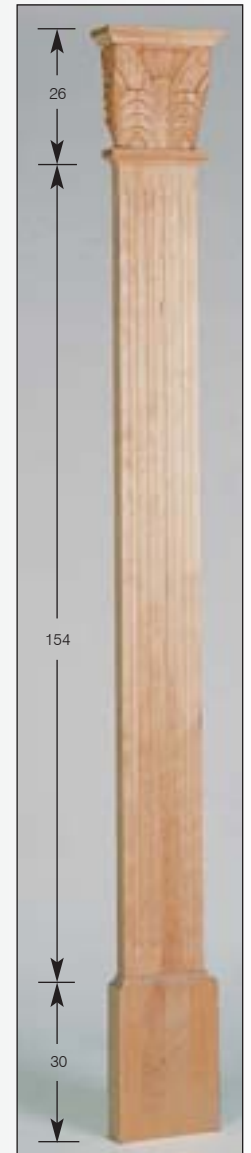

Art.Nr.
50.2070.210.00
H 210 cm
Top B 24, T 10 cm
Base B 20, T 6 cm